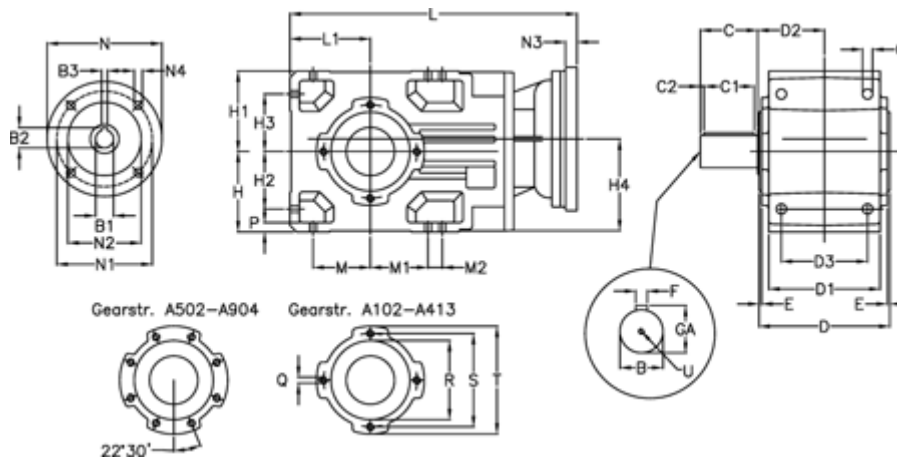

Article number: 29600100961225
 Description: Bevel helical gearbox
 A102UR-9,6-P71B5

Measures

B = 25	D1 = 95	H1 = 70	M2 = 0	Q = M8x12
B1 = 14	D2 = 63.0	H2 = 50	N = 160	R = 80
B2 = 16.3	D3 = 75	H3 = 50	N1 = 130	S = 100
B3 = 5	Description = A102UR-xx-P71 B5	H4 = 83.0	N2 = 110	T = 120
C = 45	E = 3.0	L = 282.5	N3 = -	U = M8x19
C1 = 35	F = 8	L1 = 70	N4 = M8x16	
C2 = 5.0	GA = 28	M = 50	O = 9.5	
D = 117	H = 70	M1 = 50	P = 9	